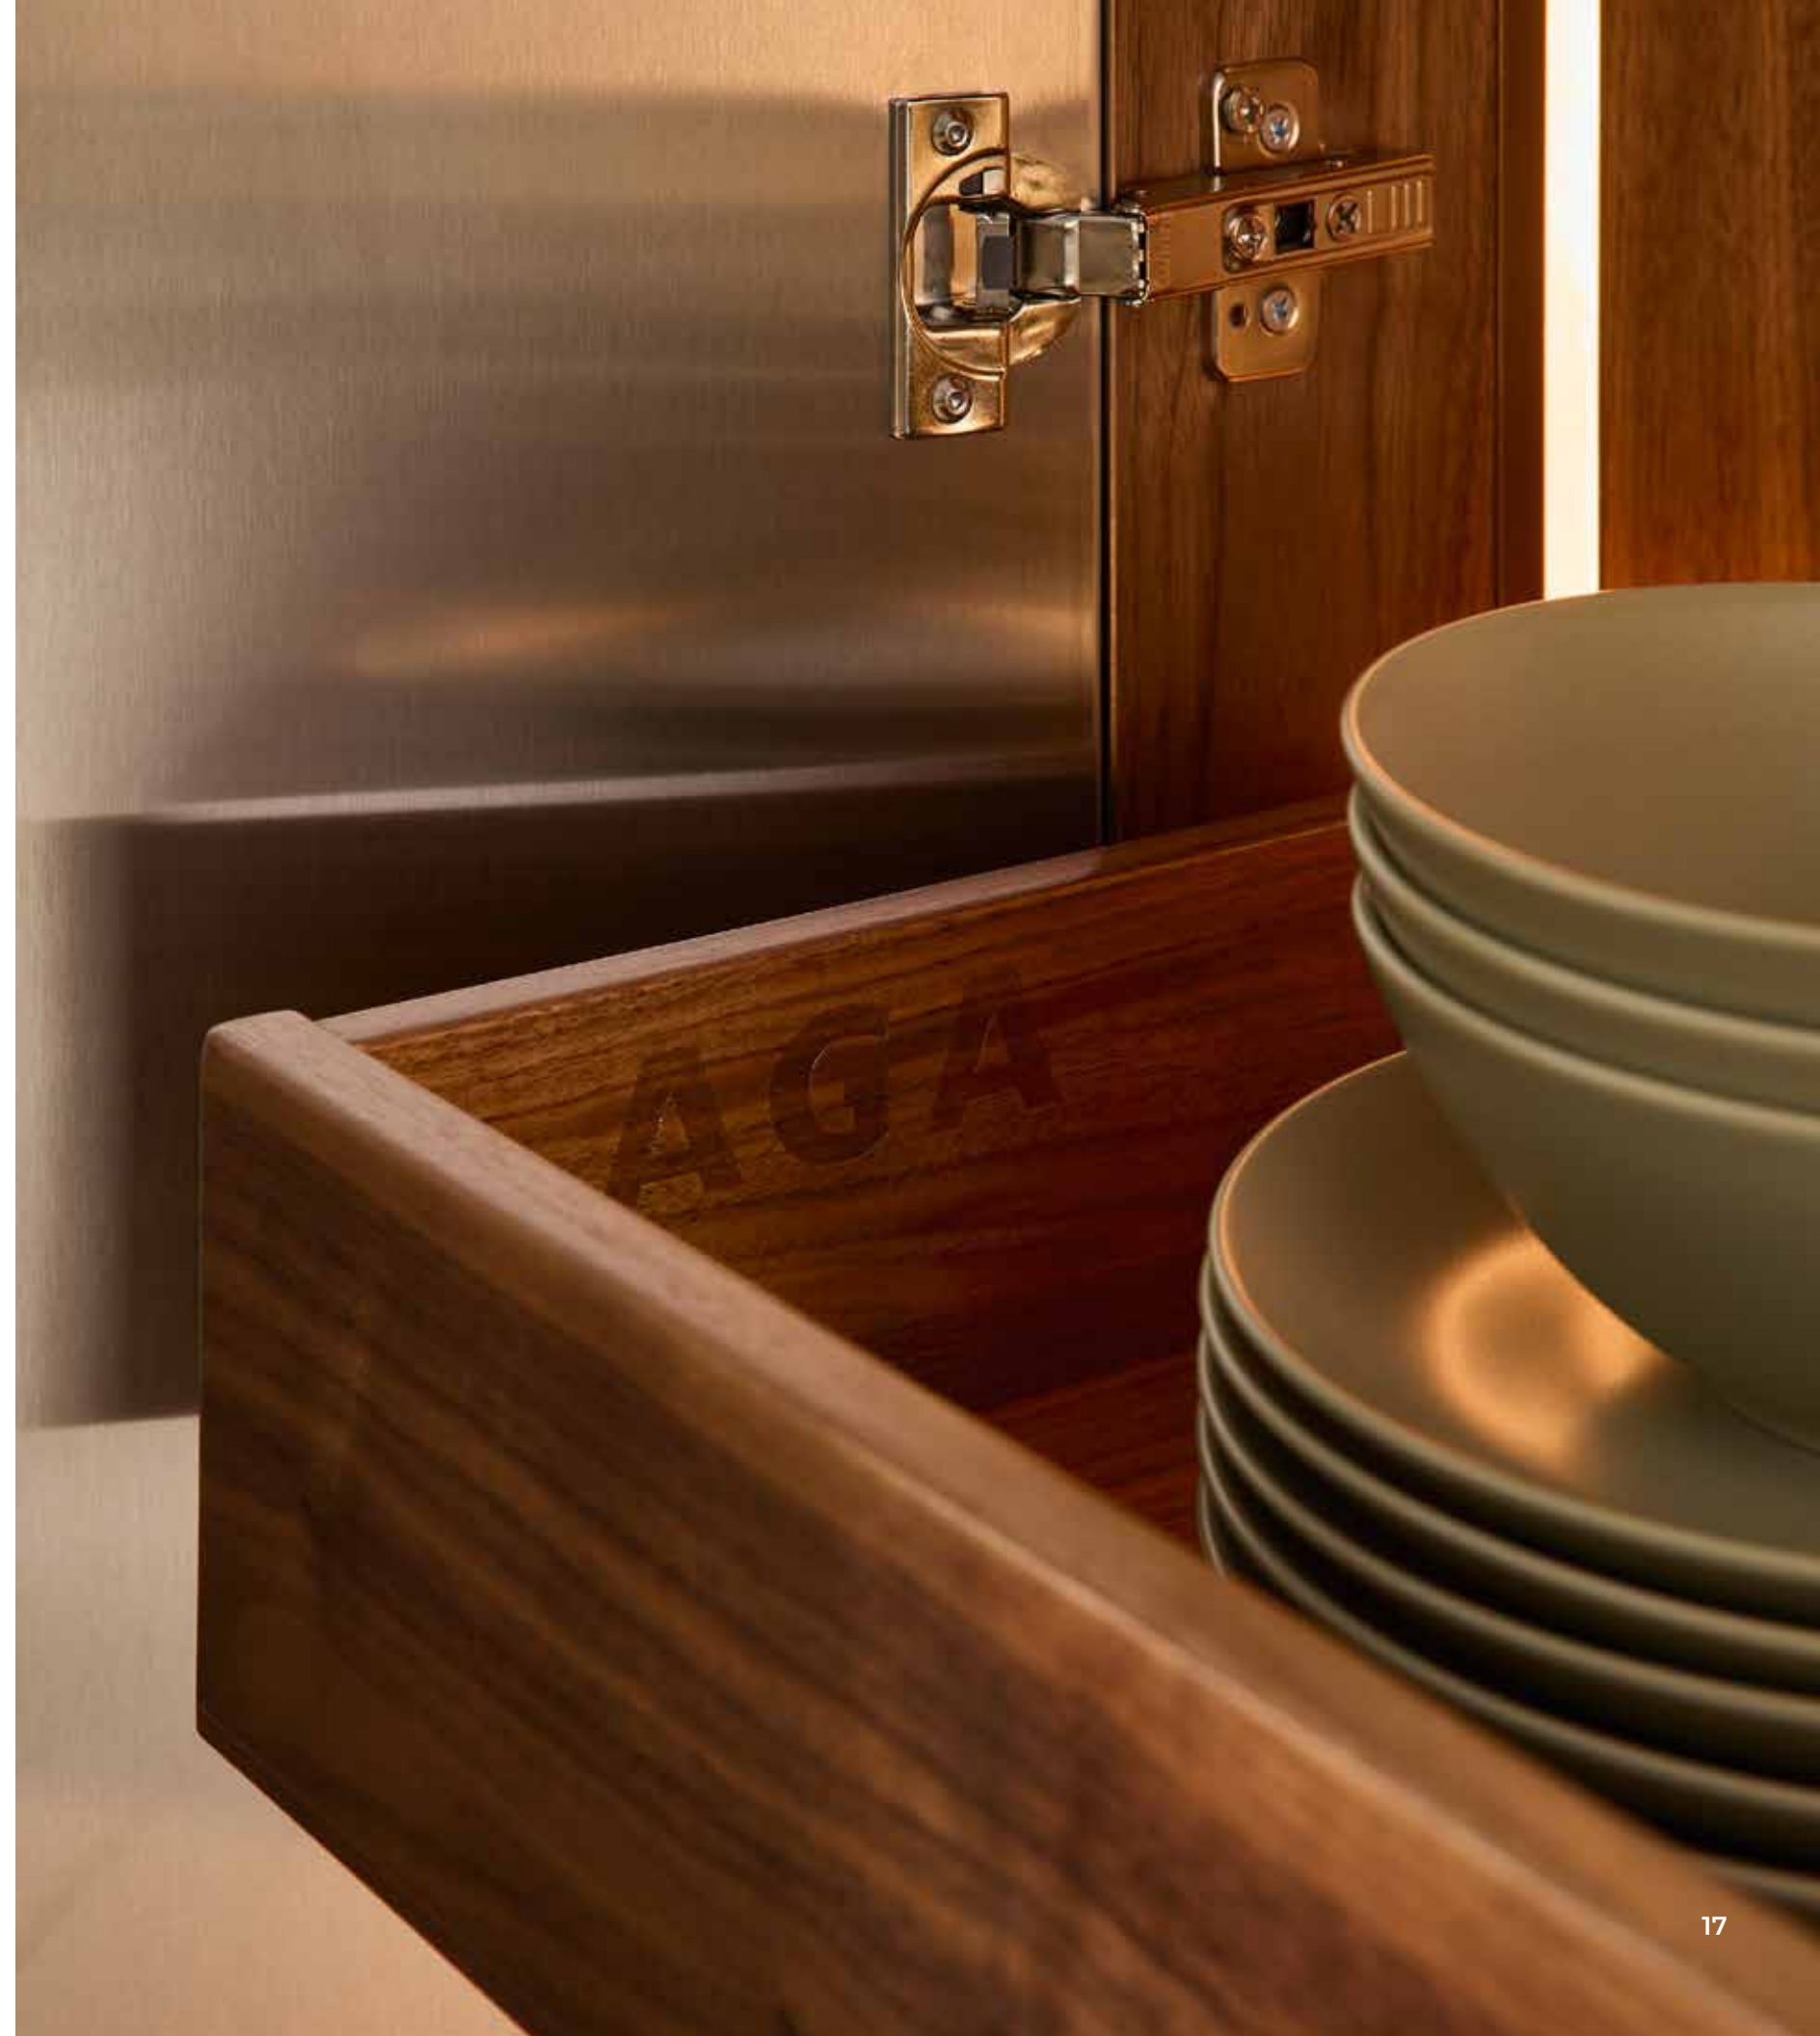

Square Rectangle Diamond

Brushed Nickel
Polished Chrome
Brushed Brass

WALL CABINET DESIGN

The AGA Elise upper cabinets deliver generous, well-organized storage tailored to the demands of any culinary space. A range of configuration and detailing options allows for thoughtful customization, ensuring your kitchen reflects your personal vision while maintaining a cohesive, elevated aesthetic.