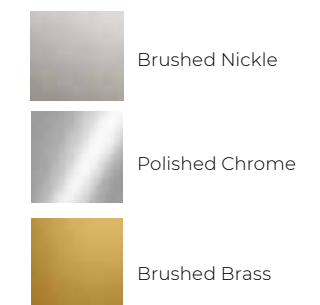

Brushed Nickel
Polished Chrome
Brushed Brass