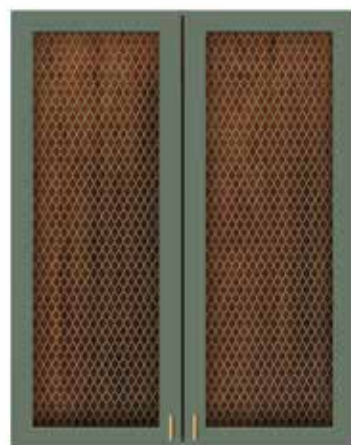

MESH FRONTS

The AGA Elise upper cabinetry can feature a refined wire-mesh overlay, introducing layered texture and artisanal character while still visually opening the space and subtly framing curated dinnerware in a distinctly British presentation.